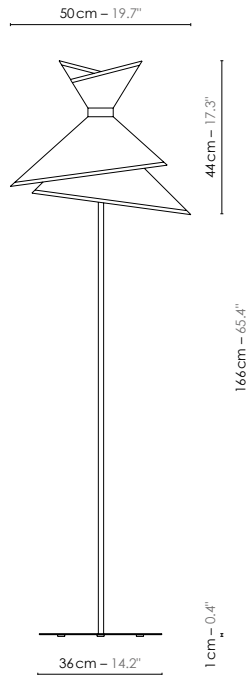

Fiche **TECHNIQUE**

SPEC sheet

DESIGNHEURE

LIGHTING

EDITION — FRANCE

www.designheure.com
contact@designheure.com
Tel : 33 (0)4 67 53 99 63

“Le style vestimentaire japonais est défini depuis des générations par un seul vêtement: le kimono. Esthétiquement fascinant, sa fonction semble de cacher et dévoiler tout à la fois. Le Kimono est fabriqué à partir de 4 pièces uniques. Simple mais complexe, Il est devenu le symbole de l’élégance et de la culture japonaise. La collection «Kimono» est conçue comme un hommage. Il est né de l’admiration pour une tradition du 8ème siècle qui a été et reste une révélation pour tous les domaines du design dans le monde.

The Japanese dress style has been defined for generations by one garment: the kimono. Aesthetically fascinating, its function seems to hide and unveil all at once. The Kimono is made from 4 unique pieces. Simple but complex, It has become the symbol of Japanese elegance and culture.

The collection «Kimono» is designed as a tribute. It was born of admiration for an 8th century tradition that has been and remains a revelation for all areas of design in the world.”

Model	Lampadaire/Floor lamp Grand Kimono	
	L166gk	
Collection	Kimono	
Design	2019	
Designer	Jette Scheib	
Environnement	Intérieur/Interior	
Dimensions	Dim. totales/Total dim. : Abat-jour/Lampshade : Base/Base : Fil textile/Textile cord :	L. 50 x l. 50 x H. 166 cm L. 50 x l. 50 x H. 44 cm L. 34 x l. 36 x H. 1 cm 2 m
Electricity	Tension : Douille/Socket : Ampoule/Bulb :	220-240 V 50/60 Hz E27 1 x Max 25 W LED équiv. 150 W Non fournie/Not included H. max 100 mm Ø max 70 mm
	Type d'ampoule/Type of bulb : Interrupteur/Switch :	Ampoule LED/LED bulb A pied/Footswitch
Materials	Tissus ou laqué, acier laqué, fil tissé coloré. Fabric or lacquered, lacquered steel, colored textile cord.	
Custom made	Possibilité de coloris sur mesure/Custom made colors possible	
Colors ref.	L166gkbn L166gkbc L166gkcgcm	Blanc / Noir / White / Black Blanc crème / Orange/ White cream / Orange Gris clair / Gris moyen / Light grey / Medium grey
Weight	Net/Net kg : 5,5 Brut/Gross kg : 11,8	
Shipping	Nbre de colis/Nber of packs : 2 Dimensions : 51 x 51 x 50 cm 11 x 11 x 137 cm	
Certifications